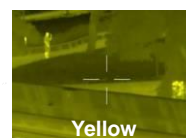

RAYSUN TS-75 Thermal Scope

DESCRIPTION

- TS-75 uses the latest thermal technology to deliver unrivaled thermal imaging performance. The uncooled thermal detector captures 640x480 resolution and allows to cut through smoke, fog and dust in day or night time.
- TS-75 can detect the infrared energy-heat and allow to find a target hiding in the darkness that conventional image intensified night vision scope can't .
- The advanced optical system with 75mm objective lens and digital zoom function makes you can see almost at any range.
- Rich in features of 800 x 600 OLED display, multiple image color modes, adjustable brightness and selectable reticle patterns to optimize the performance
- Support video output and analogy transmission for real-time remote monitoring.
- Built-in 1913 rail enables to mount to weapons or our MD-1 Multicopter Defender.

SPECIFICATION

Mode	RAYSUN T-75
Type	Uncooled / Infrared ray
Sensor (microbolometer)	640x480 px
Material	Amorphous silicon
Image Size (output resolution)	800x600 px
Display	Color OLED matrix, SV GA< 800x600
Thermal Sensitivity	<50 mK
Lens System	75 mm
Field of View (H x V)	8.3°x6.2°
Eye Relief	52 mm
Optical Magnification	3.5x
Distance of the human detection	1500 m
Distance of the human recognition	750 m
Distance of the human identification	460 m
Reticle pattern	4 patterns
Brightness adjustment	Manual
Contrast adjustment	Manual
Start up Time	<5s
Image palette (color mode)	Color / Black hot / White hot / Green / Blue / Yellow
Environmental Rating	Weatherproof / Dust proof / Shock reduction
Battery type	CR123 battery type X4
Battery Life	2 hrs
Mounting bracket	Picatinny rail
Low Battery Indicator	Yes
Dimension	300x55x50(mm)
N.W.	1.3kg
Warranty	1 year

KEY FEATURES

- 4-pattern reticle and variety of image palette as selection
- Digital zoom: 1x, 2x, 4x
- Robust body design with shock reduction and weatherproof function.
- Use built-in CR123 battery*4 or external power source.